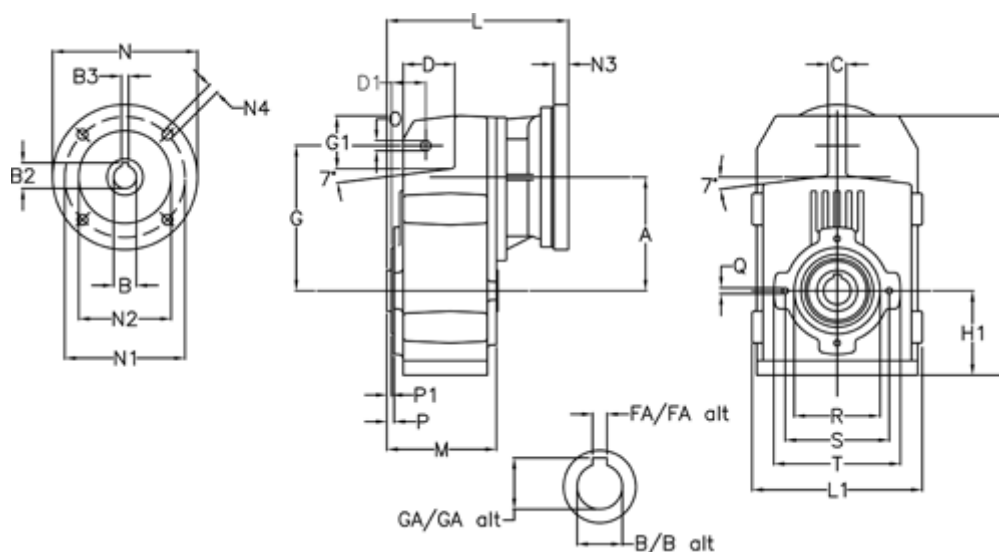

Article number: 29560303013225
 Description: Shaft mounted gear
 A312H35-30,1-P71B5

Measures

A = 150.50	FA = 10	M = 125.0	Q = M10x17
B = 35	G = 170	N = 160	R = 110
B1 = 14	G1 = 84.0	N1 = 130	S = 130
B2 = 16.3	GA = 38.3	N2 = 110	T = 150
B3 = 5	H = 326.0	N4 = M8x16	
C = 20	H1 = 102.0	O = 13	
D = 68.0	L = 225.5	P = 6.5	
D1 = 54.0	L1 = 210	P1 = 3.5	